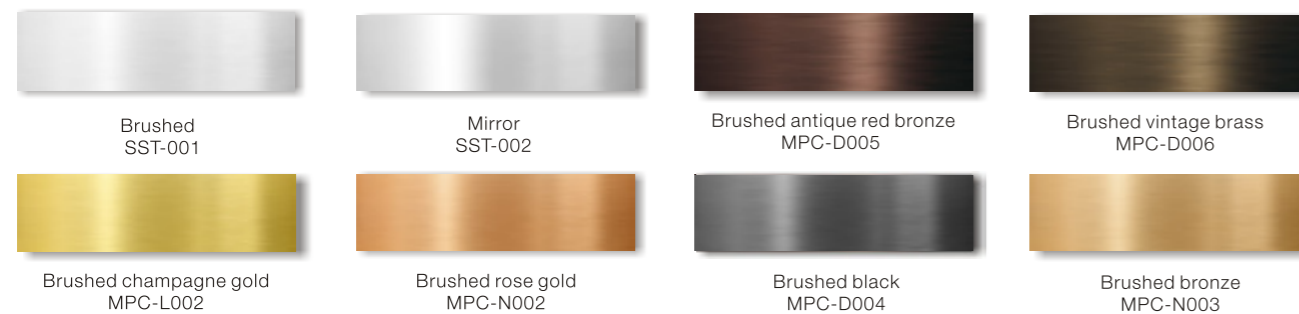

COFFEE & TEA CABINET LIST

ITEM	CODE	SIZE
Coffee & Tea Cabinets -Luggage Design	2020302.001	1200*700*2000mm
Coffee & Tea Cabinets -Round	2020201.001	D980*1900mm
Coffee & Tea Cabinets -Concise 1	2020101.001	1200*700*2000mm
Coffee & Tea Cabinets - Concise 2	2020303.001	900*900*2000mm
Coffee & Tea Cabinets -Classic	2020301.001	1400*855*2000mm

MATERIAL LIST

EDGE

STAINLESS STEEL PLATING