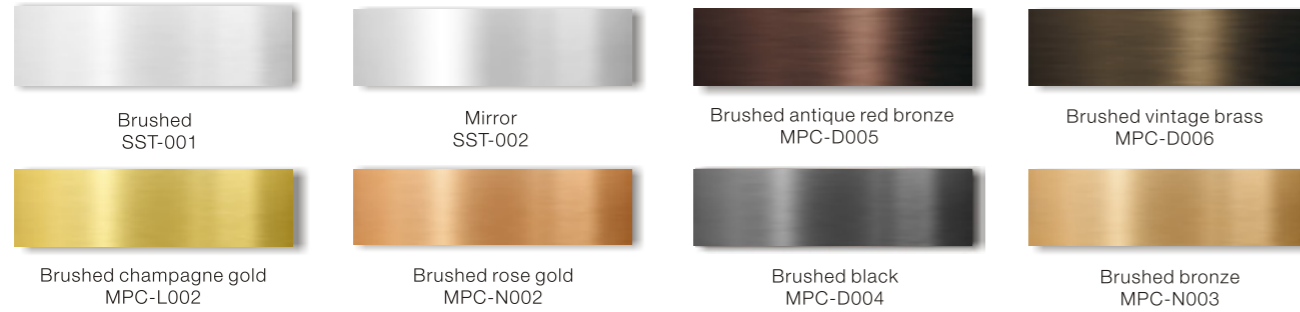

MATERIAL LIST

FRAME

STAINLESS STEEL PLATING