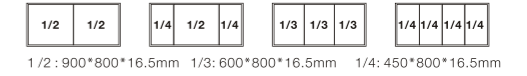

MODULAR LIVE COOKING STATIONS LIST

1/2 : 900*800*16.5mm 1/3: 600*800*16.5mm 1/4: 450*800*16.5mm

HEAT Station	ITEM	CONFIGURATION
	Plain Countertop Mobile Station	(1/4) Plain Countertop Module*4
	Shawarma Station	(1/4) Plain Countertop Module*4 Vertical Broiler*1
	Chocolate Fountain Station	(1/4) Plain Countertop Module*4 Chocolate Fountain*1
	Cold Plate Station	(1/4) Cold Plate Module*4
	Modular Top Bar Station	(1/4) Plain Countertop Module*2 (1/2) Ice Bin Module*1
	Seafood Station	(1/2) Ice Bin Module*2
	Sushi / Sashimi Station	(1/4) Plain Countertop Module*4 Sushi Display*1 Cutting Board*1
	Ice Cream Teppanyaki Station	*non-foldable *non-modular