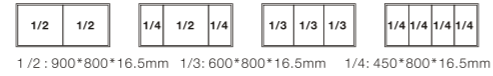

MODULAR LIVE COOKING STATIONS LIST

1/2 : 900*800*16.5mm 1/3: 600*800*16.5mm 1/4: 450*800*16.5mm

HEAT Module	ITEM	CONFIGURATION
	Induction Cooker Station	(1/4) Full Screen Induction Cooker Module*4
	Dim Sum Station	(1/2) Plain Countertop Module*1 (1/4) Dim Sum Module *2
	Soup Station	(1/4) Plain Countertop Module*2 (1/4) Soup Module*2
	Pasta Station	(1/4) Full Screen Induction Cooker Module*1 (1/4) Ice Bin Module*1 (1/4) Plain Countertop Module*1 (1/4) Sauce Warmer Module*1
	Asian Noodle Soup Station	(1/4) Soup Module*1 (1/4) Noodle Cooking Module*1 (1/4) Plain Countertop Module*1 (1/4) Sauce Warmer Module*1
	Griddle Station	(1/4) Plain Countertop Module*2 (1/2) Griddle Module*1
	Carving Station	(1/4) Plain Countertop Module*1 (1/2) Carving Module*1 (1/4) Full Screen Induction Cooker Module*1
	Peking Duck Station	(1/4) Plain Countertop Module*1 (1/2) Roast Meat Module*1 (1/4) Full Screen Induction Cooker Module*1