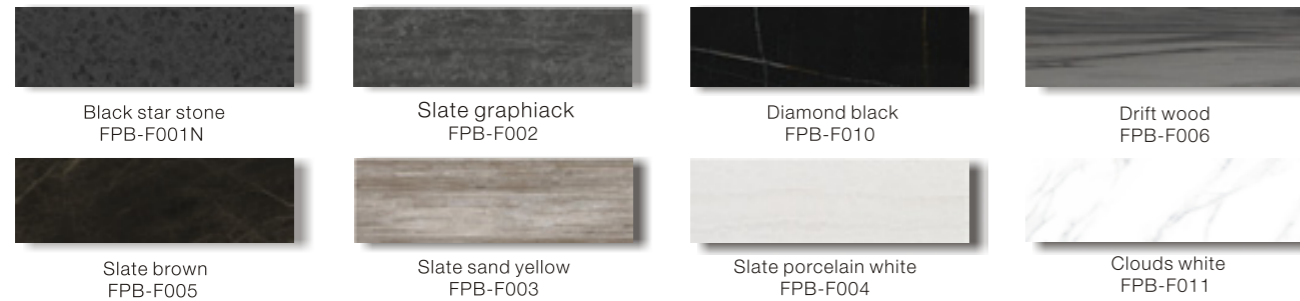

TABLETOP

HIGH-TEMPERATURE RESISTANT FIRE-PROOF PLATE