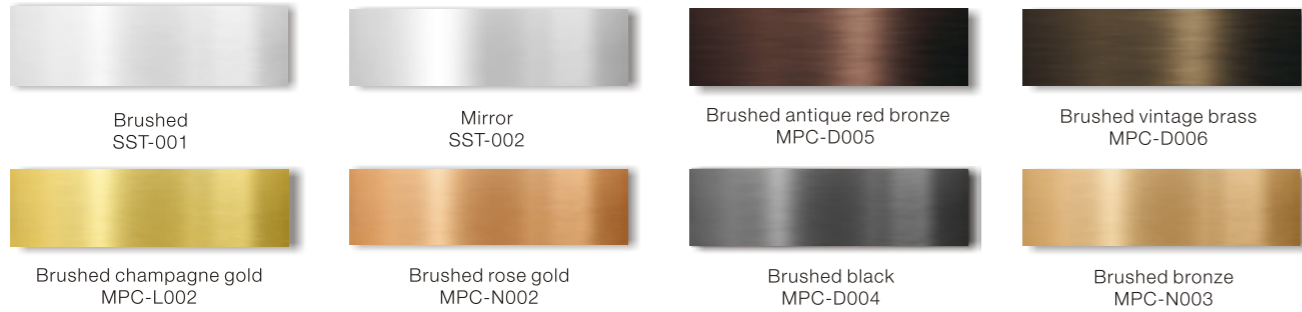

MATERIAL LIST

FRAME

STAINLESS STEEL PLATING