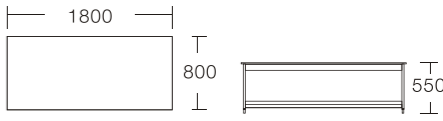

CHILDREN'S BUFFET STATION

Modules list on p. 63