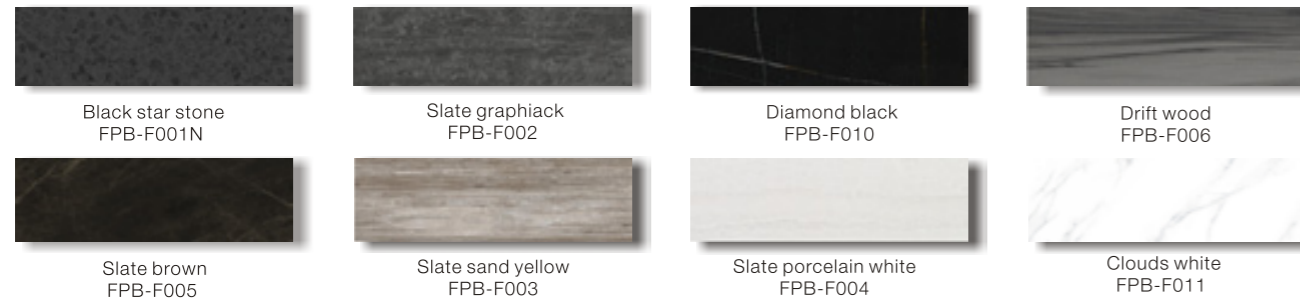

MODULE, LAMINATE, PANEL

HIGH-TEMPERATURE RESISTANT FIRE-PROOF PLATE