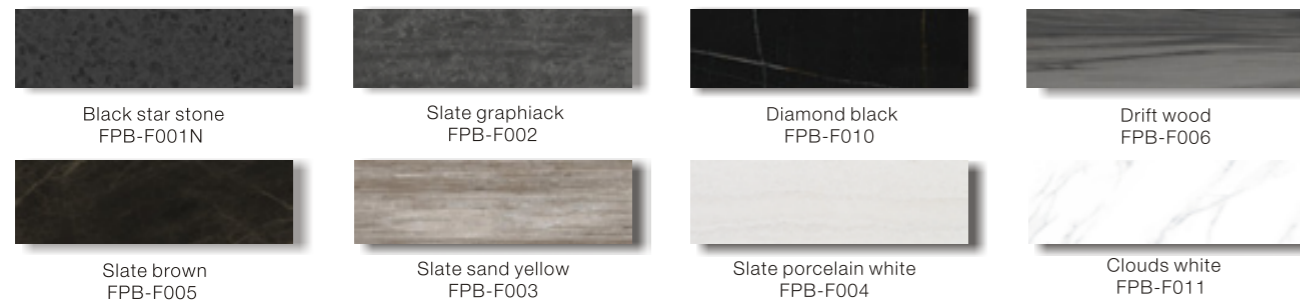

MODULE, LAMINATE, PANEL

HIGH-TEMPERATURE RESISTANT FIRE-PROOF PLATE