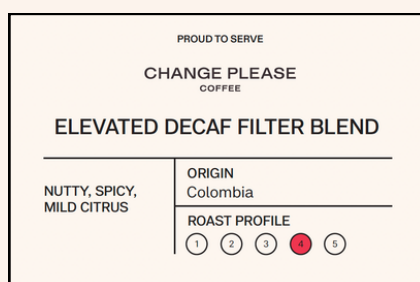

COFFEE ID TAG FORMAT - 85x55mm

USA_ tasting ID tags_85x55mm