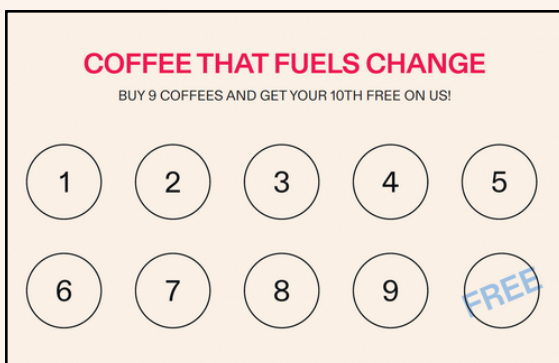

LOYALTY CARD FORMAT - 85x55mm

USA_LoyaltyCard

Please note colours may vary on this document. Please ask your account manager for print ready and digital files.