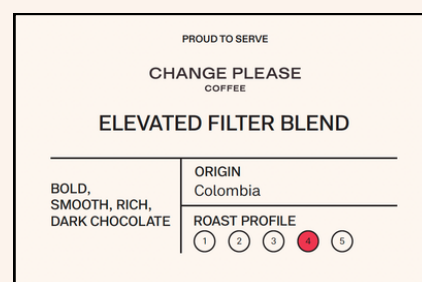

COFFEE ID TAG FORMAT - 85x55mm

USA_ tasting ID tags_85x55mm