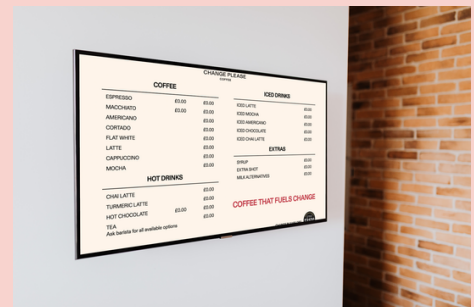

CHANGE PLEASE COFFEE

USA POINT OF SALE COLLATERALS JANUARY 2024