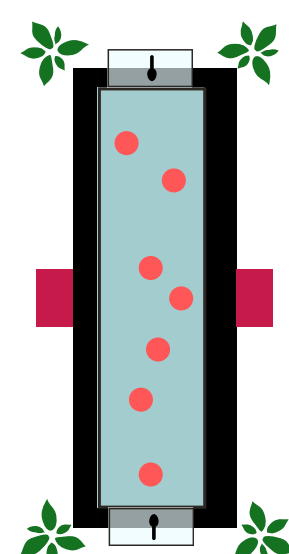

IMMERSIVE GUEST EXPERIENCE

LARGE STATION SETUP CONFIGURATION

"FLOATING FOODS" STATION SETUP MOCK-UP

"FLOATING FOODS" INTERACTION

EQUIPMENT PULL-LIST

- (8) 22 GALLON AQUARIUMS
 - FILL EACH AQUARIUM WITH 2, 5-GALLON WATER JUGS
- (8) BLACK FISH TANK TABLE STANDS
 - ONE FOR EACH AQUARIUM
- (6) BUBBLE FOUNTAIN WALLS
 - ELEVATE BUBBLE WALLS WITH LINEN COVERED GLASS RACKS OR OTHER TYPE OF RISER
- (16) STICK-ON ADHESIVE HANDLES
 - ONE ATTACHED TO EACH END OF EVERY CONSOLE TABLE
 - USED TO HANG DISH TOWELS
 - DO NOT ATTACH THE HANDLES UNTIL THE TABLES ARE IN THEIR FINAL PLACE
- (16) PINK DISH TOWELS
 - HUNG FROM HANDLES THAT ARE ATTACHED TO THE ENDS OF THE CONSOLE TABLES
- (32) TALL GRASS PLANTS
 - PLACED AT BOTH ENDS OF EACH CONSOLE TABLE
- (24 PACKS) FAUX DIAMONDS
 - TO FILL THE BOTTOMS OF THE AQUARIUMS
- (48) MINI LED LIGHTS
 - 6 PER AQUARIUM
- (16) 3 COMPARTMENT UTENCIL HOLDERS
 - ATTACHED TO BOTH SHORT ENDS, OF EACH AQUARIUM
 - TO HOLD SPOONS
- (2 PACKS) GLUE DOTS
 - TO ATTACH THE ACRYLIC UTENCIL HOLDERS TO THE SIDES OF THE AQUARIUMS