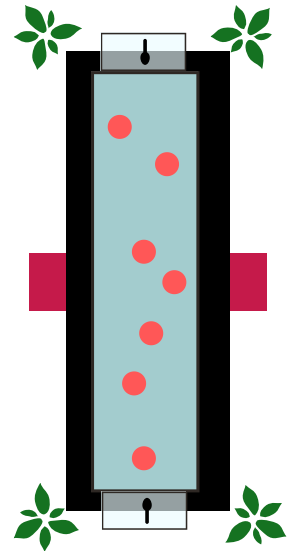

IMMERSIVE GUEST EXPERIENCE

LARGE STATION SETUP CONFIGURATION

"FLOATING FOODS" STATION SETUP MOCK-UP

"FLOATING FOODS" INTERACTION

EQUIPMENT PULL-LIST

- (8) 22 GALLON AQUARIUMS
 - FILL EACH AQUARIUM WITH 2, 5-GALLON WATER JUGS
- (8) BLACK FISH TANK TABLE STANDS
 - ONE FOR EACH AQUARIUM
- (6) BUBBLE FOUNTAIN WALLS
 - ELEVATE BUBBLE WALLS WITH LINEN COVERED GLASS RACKS OR OTHER TYPE OF RISER
- (16) STICK-ON ADHESIVE HANDLES
 - ONE ATTACHED TO EACH END OF EVERY CONSOLE TABLE
 - USED TO HANG DISH TOWELS
 - DO NOT ATTACH THE HANDLES UNTIL THE TABLES ARE IN THEIR FINAL PLACE
- (16) PINK DISH TOWELS
 - HUNG FROM HANDLES THAT ARE ATTACHED TO THE ENDS OF THE CONSOLE TABLES
- (32) TALL GRASS PLANTS
 - PLACED AT BOTH ENDS OF EACH CONSOLE TABLE
- (24 PACKS) FAUX DIAMONDS
 - TO FILL THE BOTTOMS OF THE AQUARIUMS
- (48) MINI LED LIGHTS
 - 6 PER AQUARIUM
- (16) 3 COMPARTMENT UTENCIL HOLDERS
 - ATTACHED TO BOTH SHORT ENDS, OF EACH AQUARIUM
 - TO HOLD SPOONS
- (2 PACKS) GLUE DOTS
 - TO ATTACH THE ACRYLIC UTENCIL HOLDERS TO THE SIDES OF THE AQUARIUMS

SUMMER RECEPTION STATION

"FLOATING FOODS" - SALAD JAR POOL STATION

FLOATING FOOD/ POOL CONCEPT (SALAD IN AIRTIGHT JARS)

6' x 1' stock tank "pool"
sitting on 62" round banquet table

stock tank exteriors painted in different colors