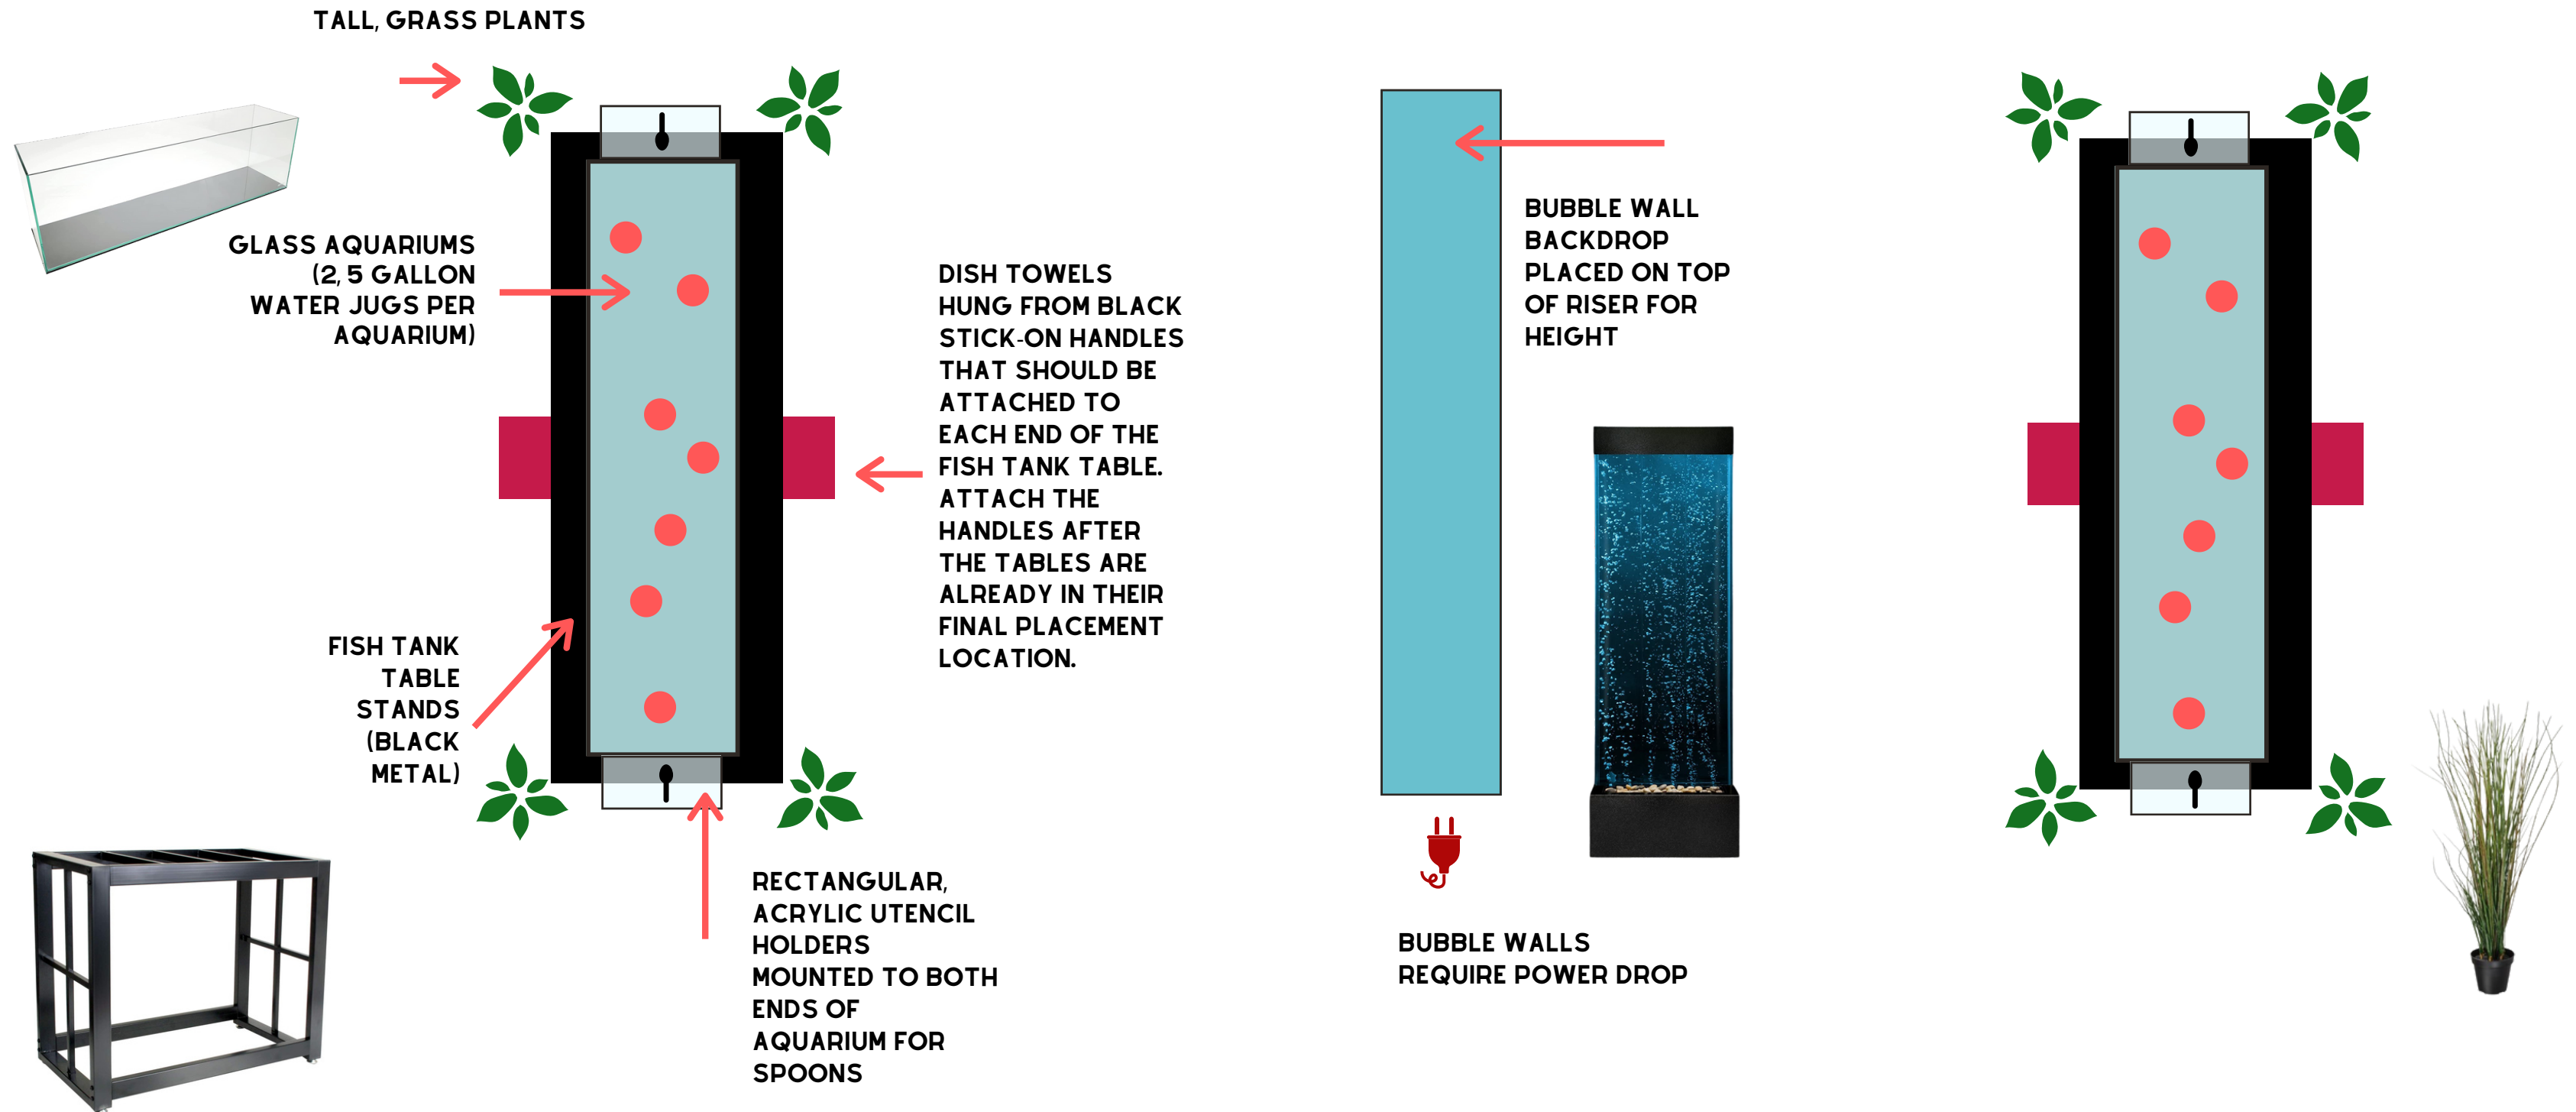

IMMERSIVE GUEST EXPERIENCE

LARGE STATION SETUP CONFIGURATION

"FLOATING FOODS" STATION SETUP MOCK-UP

"FLOATING FOODS" INTERACTION

EQUIPMENT PULL-LIST

- (8) 22 GALLON AQUARIUMS
 - FILL EACH AQUARIUM WITH 2, 5-GALLON WATER JUGS
- (8) BLACK FISH TANK TABLE STANDS
 - ONE FOR EACH AQUARIUM
- (6) BUBBLE FOUNTAIN WALLS
 - ELEVATE BUBBLE WALLS WITH LINEN COVERED GLASS RACKS OR OTHER TYPE OF RISER
- (16) STICK-ON ADHESIVE HANDLES
 - ONE ATTACHED TO EACH END OF EVERY CONSOLE TABLE
 - USED TO HANG DISH TOWELS
 - DO NOT ATTACH THE HANDLES UNTIL THE TABLES ARE IN THEIR FINAL PLACE
- (16) PINK DISH TOWELS
 - HUNG FROM HANDLES THAT ARE ATTACHED TO THE ENDS OF THE CONSOLE TABLES
- (32) TALL GRASS PLANTS
 - PLACED AT BOTH ENDS OF EACH CONSOLE TABLE
- (24 PACKS) FAUX DIAMONDS
 - TO FILL THE BOTTOMS OF THE AQUARIUMS
- (48) MINI LED LIGHTS
 - 6 PER AQUARIUM
- (16) 3 COMPARTMENT UTENCIL HOLDERS
 - ATTACHED TO BOTH SHORT ENDS, OF EACH AQUARIUM
 - TO HOLD SPOONS
- (2 PACKS) GLUE DOTS
 - TO ATTACH THE ACRYLIC UTENCIL HOLDERS TO THE SIDES OF THE AQUARIUMS

SUMMER RECEPTION STATION

"FLOATING FOODS" - SALAD JAR POOL STATION

FLOATING FOOD/ POOL CONCEPT (SALAD IN AIRTIGHT JARS)

6' x 1' stock tank "pool"
sitting on 62" round banquet table

stock tank exteriors painted in different colors