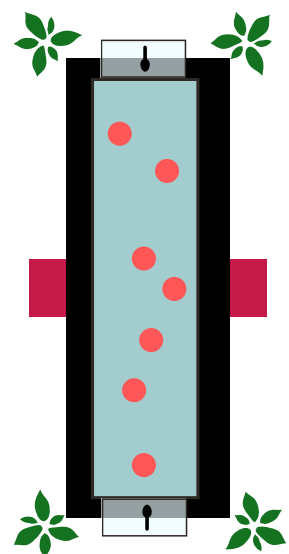

IMMERSIVE GUEST EXPERIENCE

LARGE STATION SETUP CONFIGURATION

"FLOATING FOODS" STATION SETUP MOCK-UP

"FLOATING FOODS" INTERACTION

EQUIPMENT PULL-LIST

- (8) 22 GALLON AQUARIUMS
 - FILL EACH AQUARIUM WITH 2, 5-GALLON WATER JUGS
- (8) BLACK FISH TANK TABLE STANDS
 - ONE FOR EACH AQUARIUM
- (6) BUBBLE FOUNTAIN WALLS
 - ELEVATE BUBBLE WALLS WITH LINEN COVERED GLASS RACKS OR OTHER TYPE OF RISER
- (16) STICK-ON ADHESIVE HANDLES
 - ONE ATTACHED TO EACH END OF EVERY CONSOLE TABLE
 - USED TO HANG DISH TOWELS
 - DO NOT ATTACH THE HANDLES UNTIL THE TABLES ARE IN THEIR FINAL PLACE
- (16) PINK DISH TOWELS
 - HUNG FROM HANDLES THAT ARE ATTACHED TO THE ENDS OF THE CONSOLE TABLES
- (32) TALL GRASS PLANTS
 - PLACED AT BOTH ENDS OF EACH CONSOLE TABLE
- (24 PACKS) FAUX DIAMONDS
 - TO FILL THE BOTTOMS OF THE AQUARIUMS
- (48) MINI LED LIGHTS
 - 6 PER AQUARIUM
- (16) 3 COMPARTMENT UTENCIL HOLDERS
 - ATTACHED TO BOTH SHORT ENDS, OF EACH AQUARIUM
 - TO HOLD SPOONS
- (2 PACKS) GLUE DOTS
 - TO ATTACH THE ACRYLIC UTENCIL HOLDERS TO THE SIDES OF THE AQUARIUMS

FLOATING FOODS CONCEPT

ART THEMING SETUP VARIATION

water lilies

water lilies
french
impressionism
claudes monet

menu
poster/
storytelling
platform

menu
poster/
storytelling
platform

WATER LILIES

FLOATING FOODS STATION

SUMMER RECEPTION STATION

"FLOATING FOODS" - SALAD JAR POOL STATION

FLOATING FOOD/ POOL CONCEPT (SALAD IN AIRTIGHT JARS)

6' x 1' stock tank "pool"
sitting on 62" round banquet table

stock tank exteriors painted in different colors