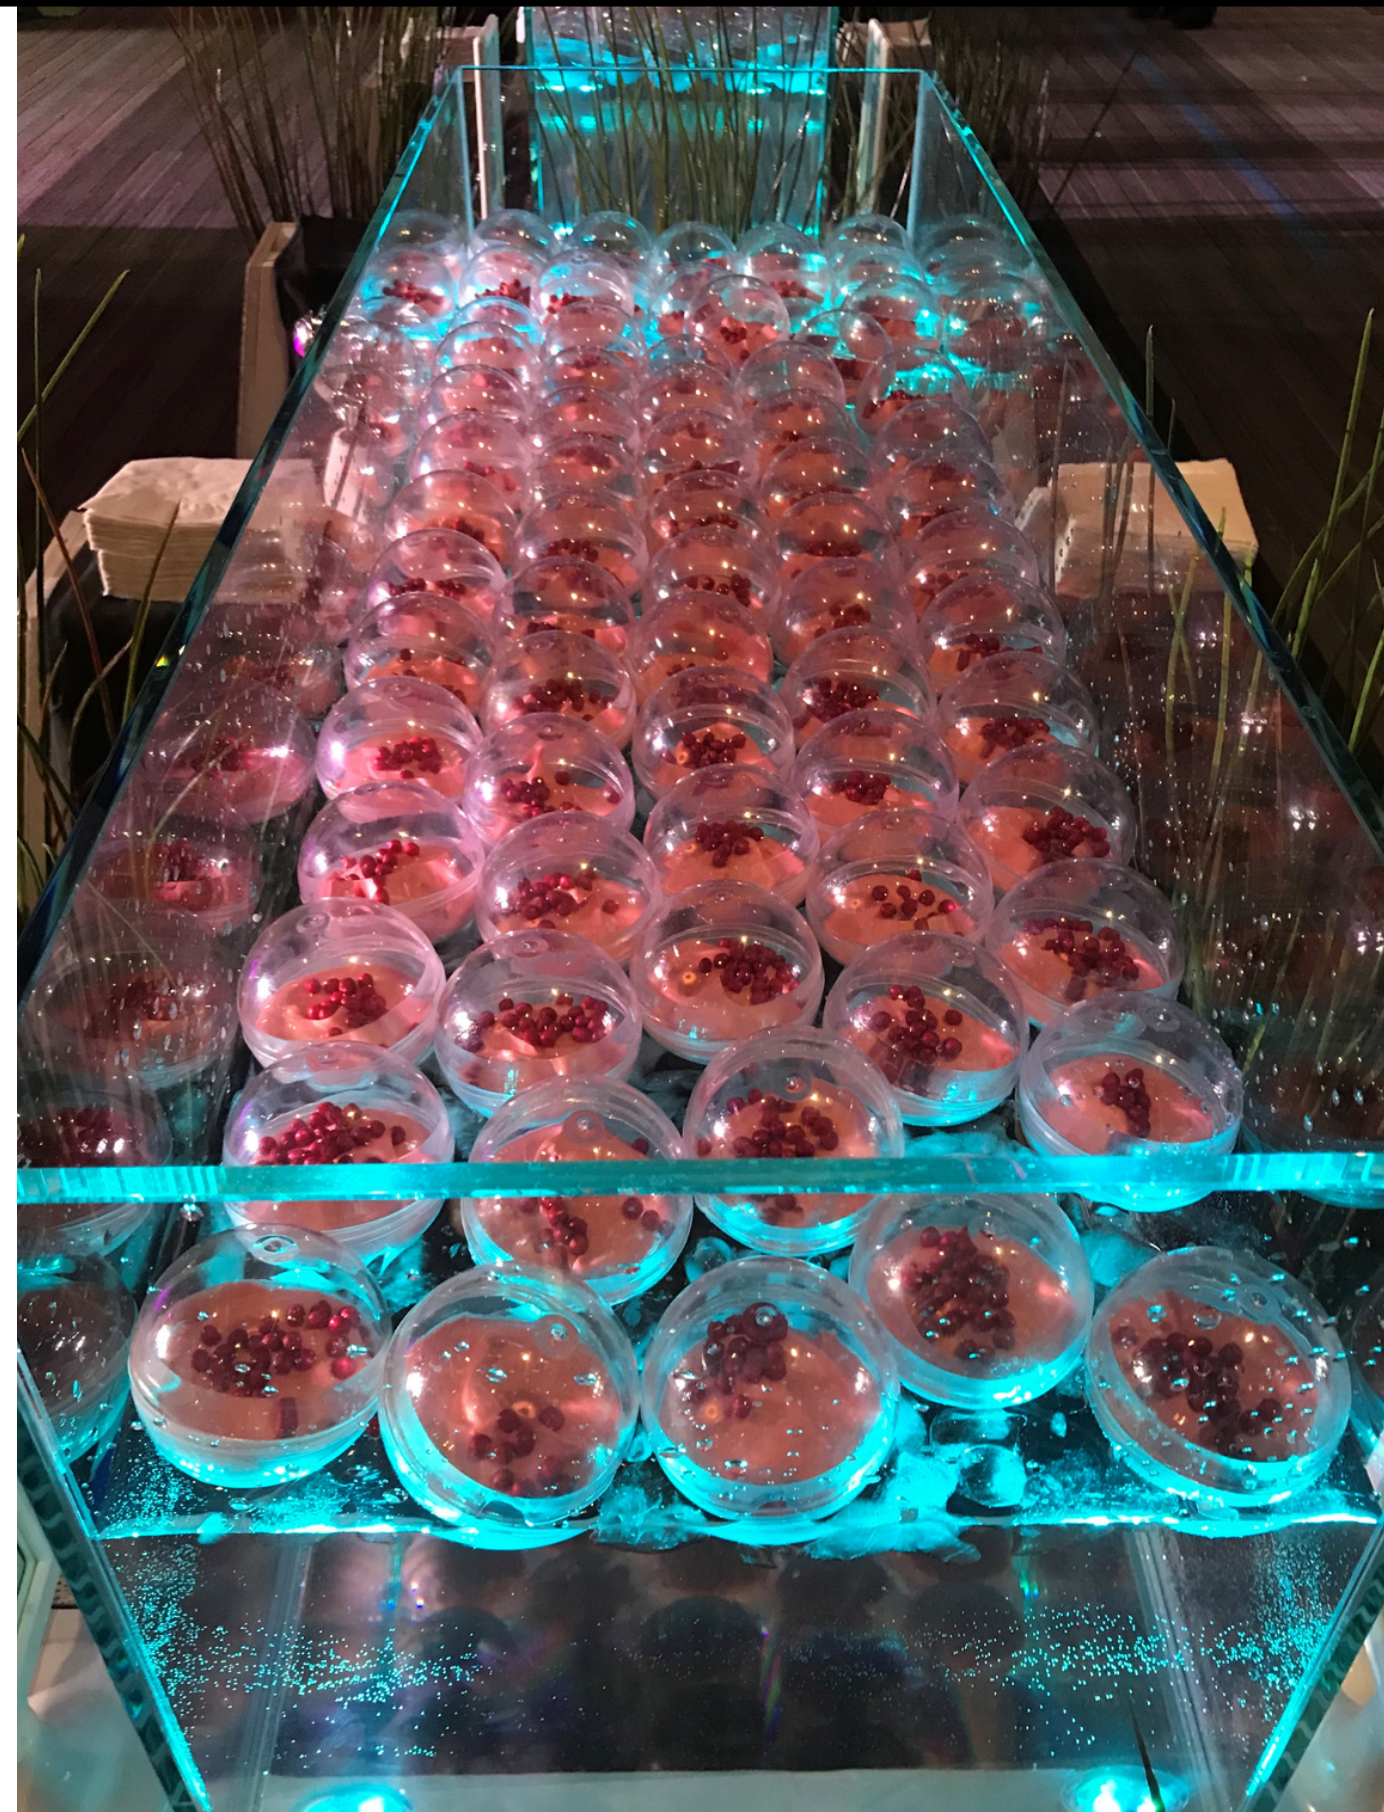

"FLOATING FOODS"

IMMERSIVE GUEST EXPERIENCE