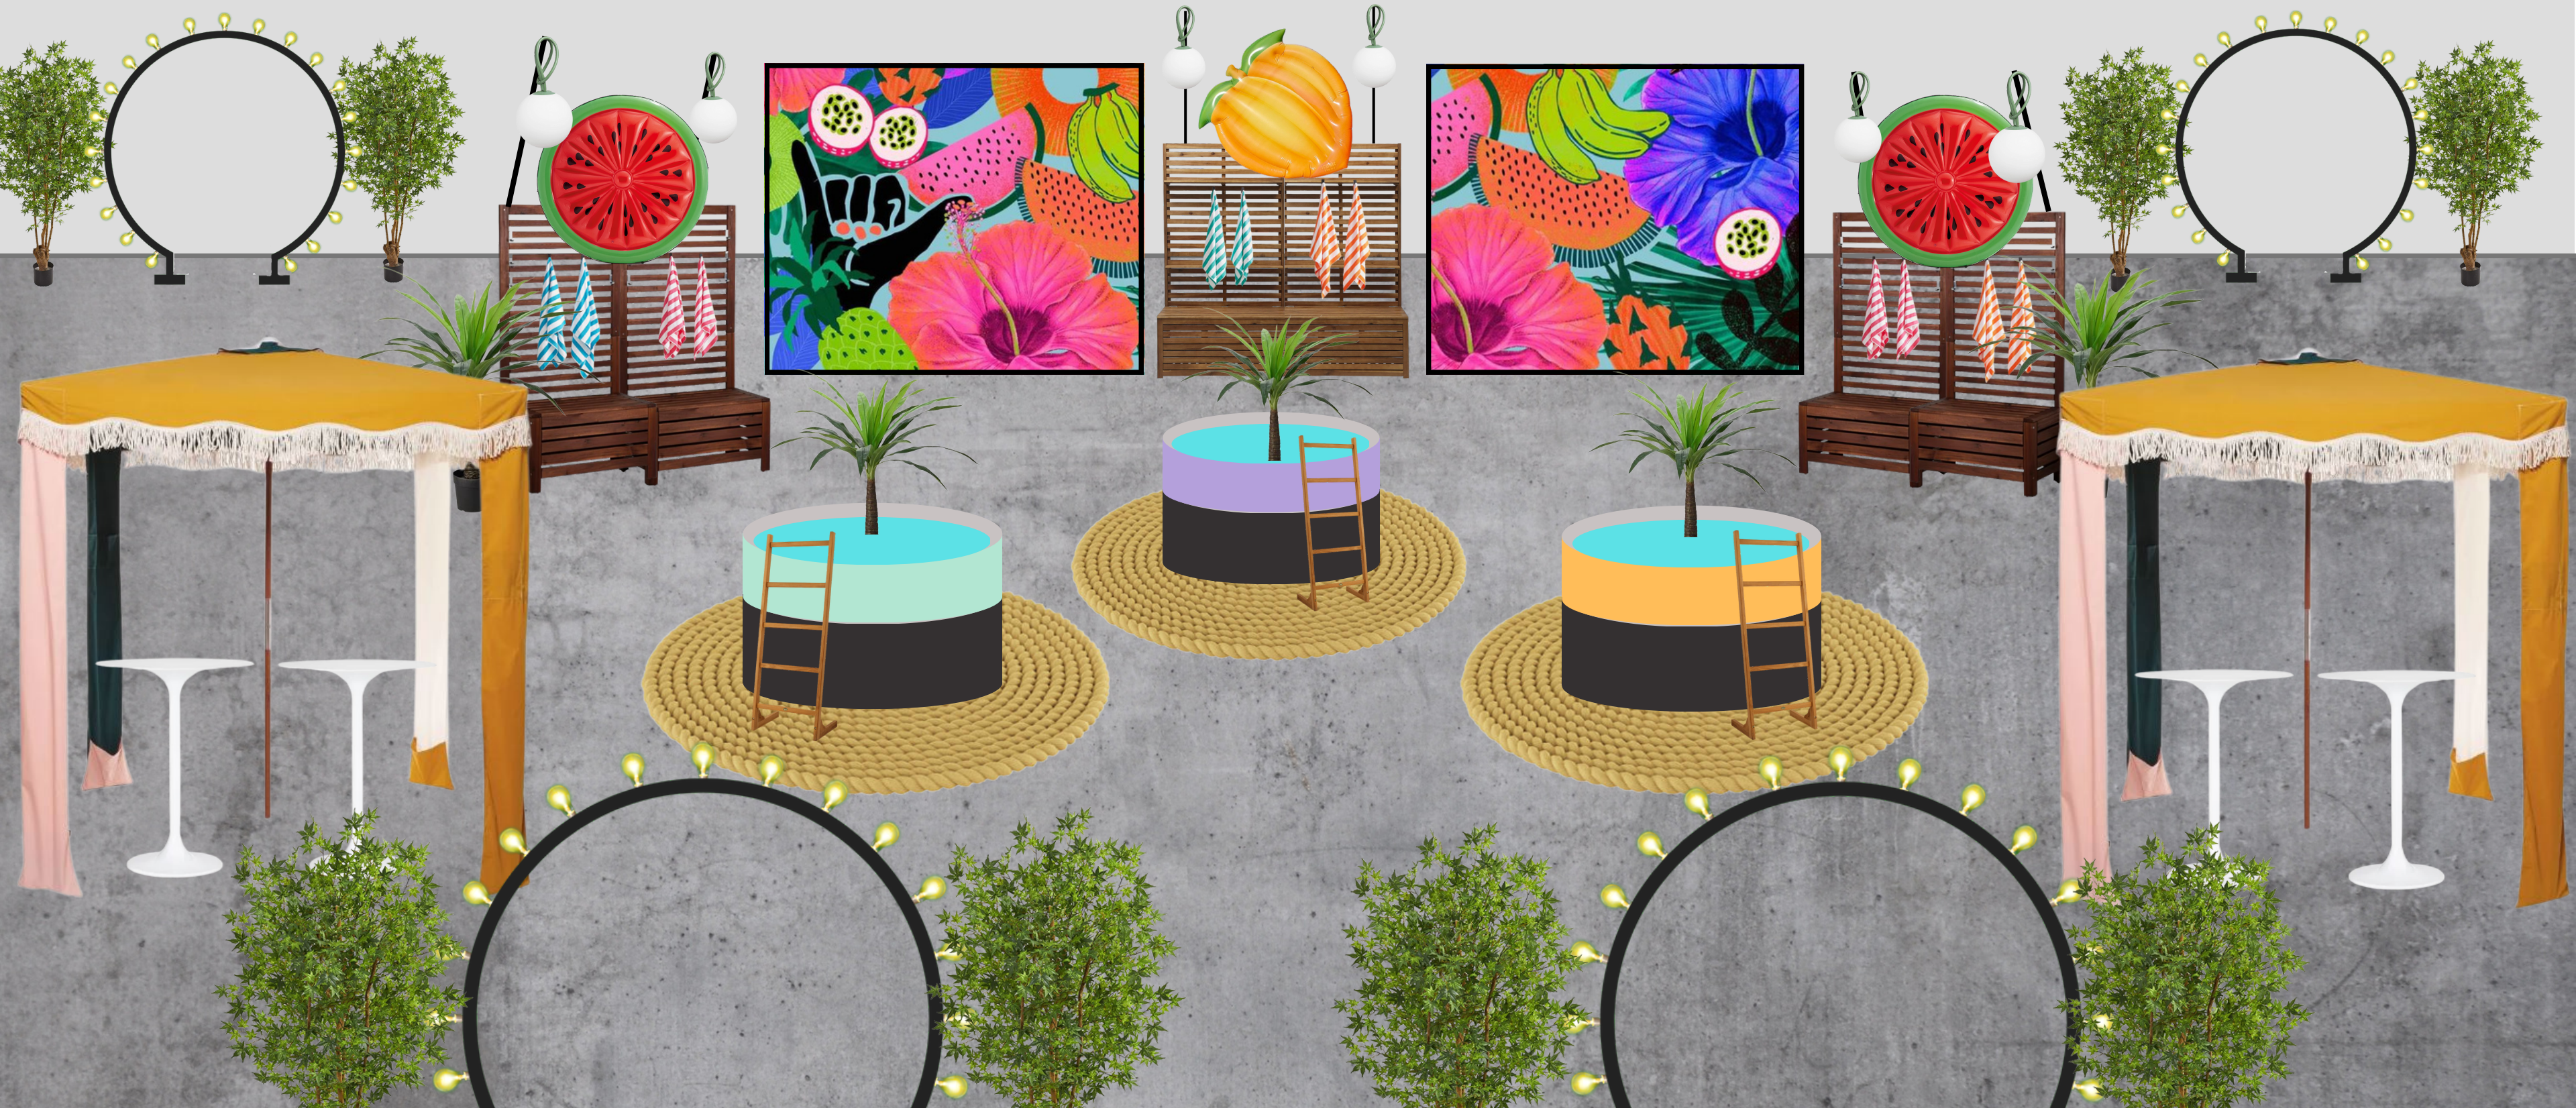

WATER LILIES

FLOATING FOODS STATION

- (4) ROLLS OF PEEL-AND-STICK LILY WALLPAPER
 - 3 ROLLS PER 8'X8' BACKDROP
 - *DIY PROJECT*
- (1) 8' X 8' CARDBOARD BACKDROPS
 - APPLY PEEL AND STICK WALLPAPER TO FRONT
 - *REQUIRES ASSEMBLY*
- (2) 7' FAUX WILLOW TREES
- (1) LIFE SIZE WOOD BRIDGE
 - *REQUIRES ASSEMBLY*
- (1) STATION BRANDING SIGNAGE - WORK WITH SIGNAGE COMPANY
 - NAME DEVELOPMENT
 - DIMENSIONAL FOAM
 - SIZE: ESTIMATED AT 5' LONG BY 18" HIGH
 - SIMILAR FONT/ SIMILAR COLOR AS SHOWN WITH MOCK-UP
- (2) POSTER HOLDERS
 - MENU/ STORYTELLING POSTER PRINT
 - RFP KIT ITEM
- (2) MENU/ STORYTELLING POSTERS
 - WORK WITH SIGNAGE/ PRINT COMPANY
 - I.E. FEDEX, STAPLES/ WALGREENS
 - 22"X28"
 - FOAM BOARD
 - SINGLE SIDED PRINT
 - FULL COLOR
- (14) PLANTER POTS
 - FOR 12 TALL GRASS PLANTS
 - FOR 2 WILLOW TREES

station branding

LEVY CONVENTION CENTERS
EXPERIENCE DESIGN INNOVATIONS

STOCK TANK
POOLS
FLOATING
FOOD
INTERACTION

FEBRUARY, 2023

POOL PARTY CONCEPT

FLOATING FOODS INTERACTION

SUMMER RECEPTION STATION

"FLOATING FOODS" - SALAD JAR POOL STATION SETUP ITEMS

SUMMER RECEPTION STATION

"FLOATING FOODS" - SALAD JAR POOL STATION

FLOATING FOOD/ POOL CONCEPT (SALAD IN AIRTIGHT JARS)

6' x 1' stock tank "pool"
sitting on 62" round banquet table

stock tank exteriors painted in different colors

vinyl print on base of pool that says "no diving"

custom wrap around base of banquet table vs. traditional tablecloth. design to compliment look of "pool base"