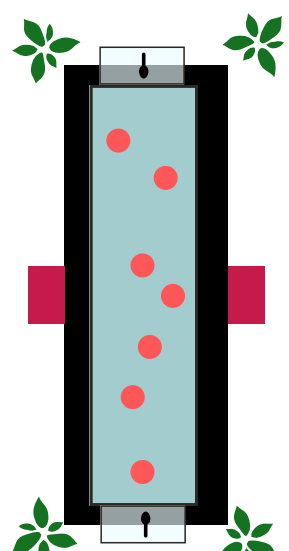

IMMERSIVE GUEST EXPERIENCE

LARGE STATION SETUP CONFIGURATION

"FLOATING FOODS" STATION SETUP MOCK-UP

"FLOATING FOODS" INTERACTION

EQUIPMENT PULL-LIST

- (8) 22 GALLON AQUARIUMS
 - FILL EACH AQUARIUM WITH 2, 5-GALLON WATER JUGS
- (8) BLACK FISH TANK TABLE STANDS
 - ONE FOR EACH AQUARIUM
- (6) BUBBLE FOUNTAIN WALLS
 - ELEVATE BUBBLE WALLS WITH LINEN COVERED GLASS RACKS OR OTHER TYPE OF RISER
- (16) STICK-ON ADHESIVE HANDLES
 - ONE ATTACHED TO EACH END OF EVERY CONSOLE TABLE
 - USED TO HANG DISH TOWELS
 - DO NOT ATTACH THE HANDLES UNTIL THE TABLES ARE IN THEIR FINAL PLACE
- (16) PINK DISH TOWELS
 - HUNG FROM HANDLES THAT ARE ATTACHED TO THE ENDS OF THE CONSOLE TABLES
- (32) TALL GRASS PLANTS
 - PLACED AT BOTH ENDS OF EACH CONSOLE TABLE
- (24 PACKS) FAUX DIAMONDS
 - TO FILL THE BOTTOMS OF THE AQUARIUMS
- (48) MINI LED LIGHTS
 - 6 PER AQUARIUM
- (16) 3 COMPARTMENT UTENCIL HOLDERS
 - ATTACHED TO BOTH SHORT ENDS, OF EACH AQUARIUM
 - TO HOLD SPOONS
- (2 PACKS) GLUE DOTS
 - TO ATTACH THE ACRYLIC UTENCIL HOLDERS TO THE SIDES OF THE AQUARIUMS

FLOATING FOODS CONCEPT

ART THEMING SETUP VARIATION

water lilies

water lilies
french
impressionism
claudes monet

menu
poster/
storytelling
platform

menu
poster/
storytelling
platform

WATER LILIES

FLOATING FOODS STATION

SUMMER RECEPTION STATION

"FLOATING FOODS" - SALAD JAR POOL STATION

FLOATING FOOD/ POOL CONCEPT (SALAD IN AIRTIGHT JARS)

6' x 1' stock tank "pool"
sitting on 62" round banquet table

stock tank exteriors painted in different colors