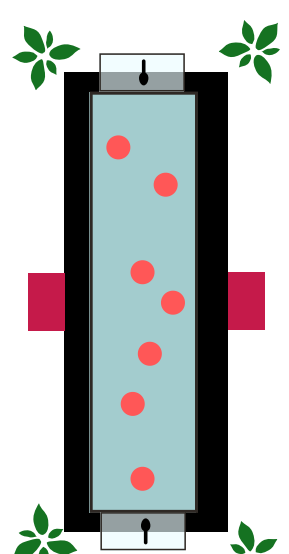

IMMERSIVE GUEST EXPERIENCE

LARGE STATION SETUP CONFIGURATION

"FLOATING FOODS" STATION SETUP MOCK-UP

"FLOATING FOODS" INTERACTION

EQUIPMENT PULL-LIST

- (8) 22 GALLON AQUARIUMS
 - FILL EACH AQUARIUM WITH 2, 5-GALLON WATER JUGS
- (8) BLACK FISH TANK TABLE STANDS
 - ONE FOR EACH AQUARIUM
- (6) BUBBLE FOUNTAIN WALLS
 - ELEVATE BUBBLE WALLS WITH LINEN COVERED GLASS RACKS OR OTHER TYPE OF RISER
- (16) STICK-ON ADHESIVE HANDLES
 - ONE ATTACHED TO EACH END OF EVERY CONSOLE TABLE
 - USED TO HANG DISH TOWELS
 - DO NOT ATTACH THE HANDLES UNTIL THE TABLES ARE IN THEIR FINAL PLACE
- (16) PINK DISH TOWELS
 - HUNG FROM HANDLES THAT ARE ATTACHED TO THE ENDS OF THE CONSOLE TABLES
- (32) TALL GRASS PLANTS
 - PLACED AT BOTH ENDS OF EACH CONSOLE TABLE
- (24 PACKS) FAUX DIAMONDS
 - TO FILL THE BOTTOMS OF THE AQUARIUMS
- (48) MINI LED LIGHTS
 - 6 PER AQUARIUM
- (16) 3 COMPARTMENT UTENCIL HOLDERS
 - ATTACHED TO BOTH SHORT ENDS, OF EACH AQUARIUM
 - TO HOLD SPOONS
- (2 PACKS) GLUE DOTS
 - TO ATTACH THE ACRYLIC UTENCIL HOLDERS TO THE SIDES OF THE AQUARIUMS

FLOATING FOODS CONCEPT

ART THEMING SETUP VARIATION

water lilies

water lilies
french
impressionism
claudes monet

menu
poster/
storytelling
platform

menu
poster/
storytelling
platform

WATER LILIES

FLOATING FOODS STATION

SUMMER RECEPTION STATION

"FLOATING FOODS" - SALAD JAR POOL STATION

FLOATING FOOD/ POOL CONCEPT (SALAD IN AIRTIGHT JARS)

6' x 1' stock tank "pool"
sitting on 62" round banquet table

stock tank exteriors painted in different colors